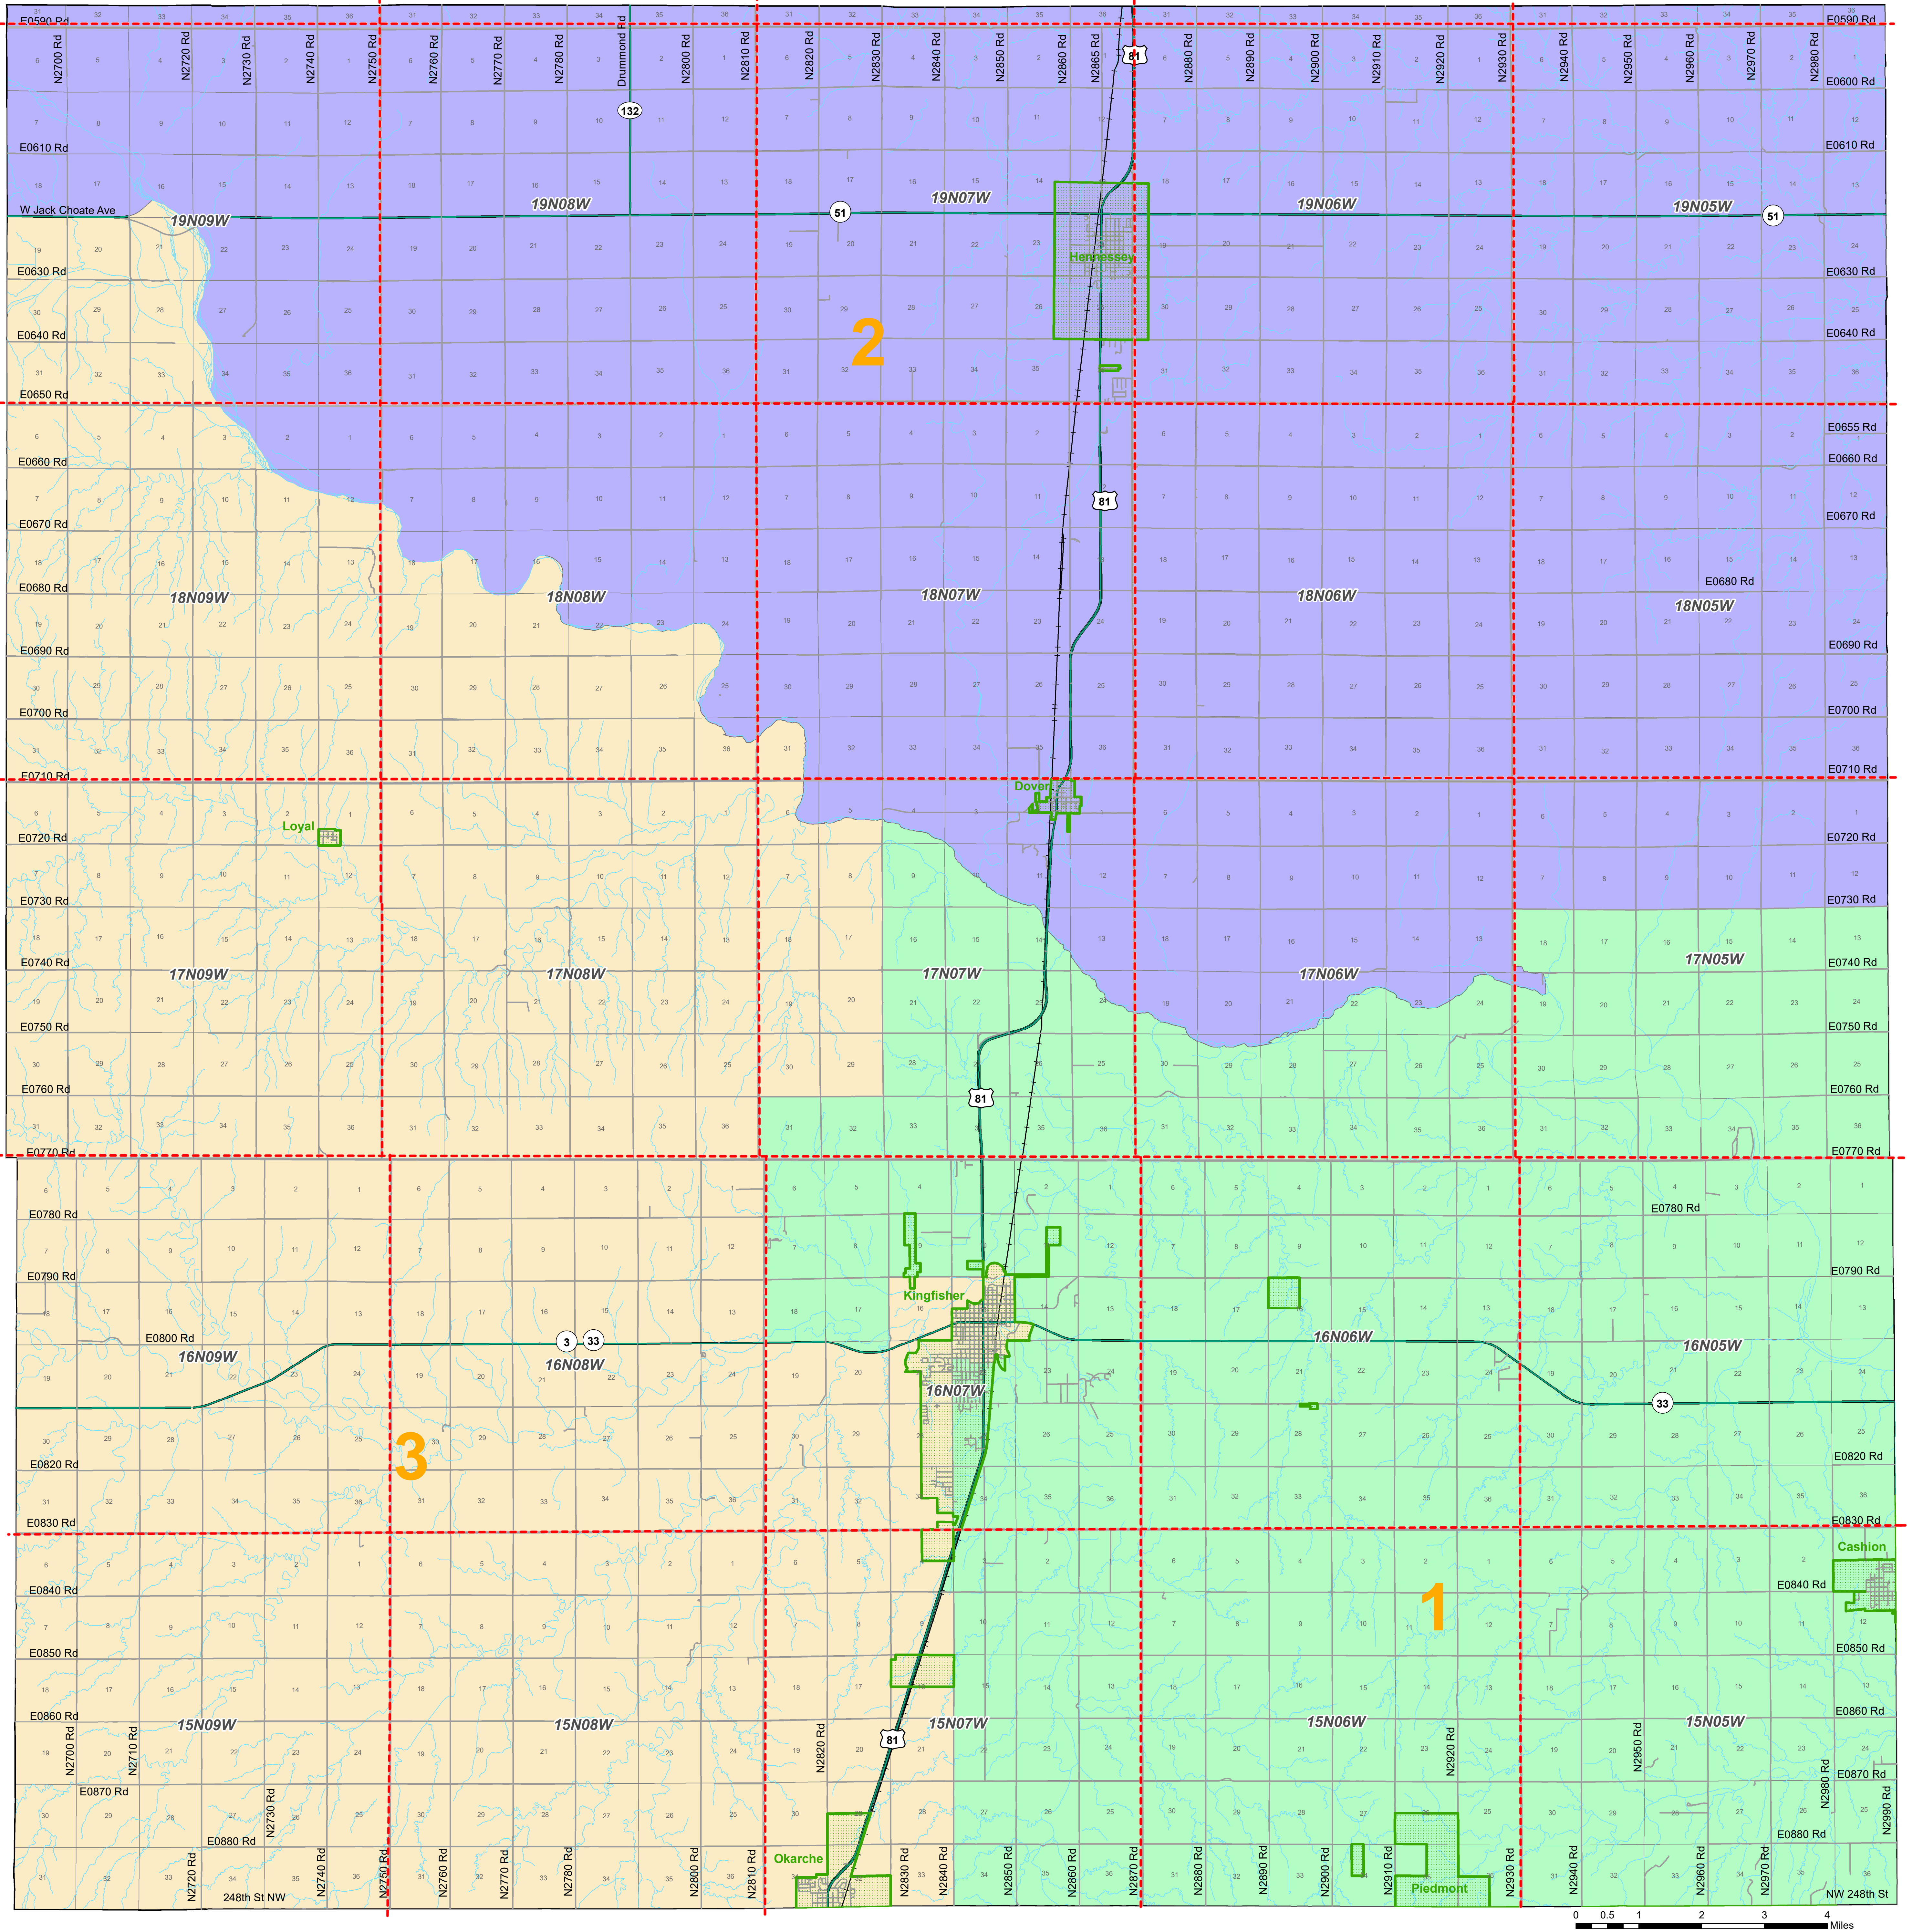

Kingfisher County County Commisioner's Districts

Legend

DISTRICT

- 1
- 2
- 3
- muni2020_073